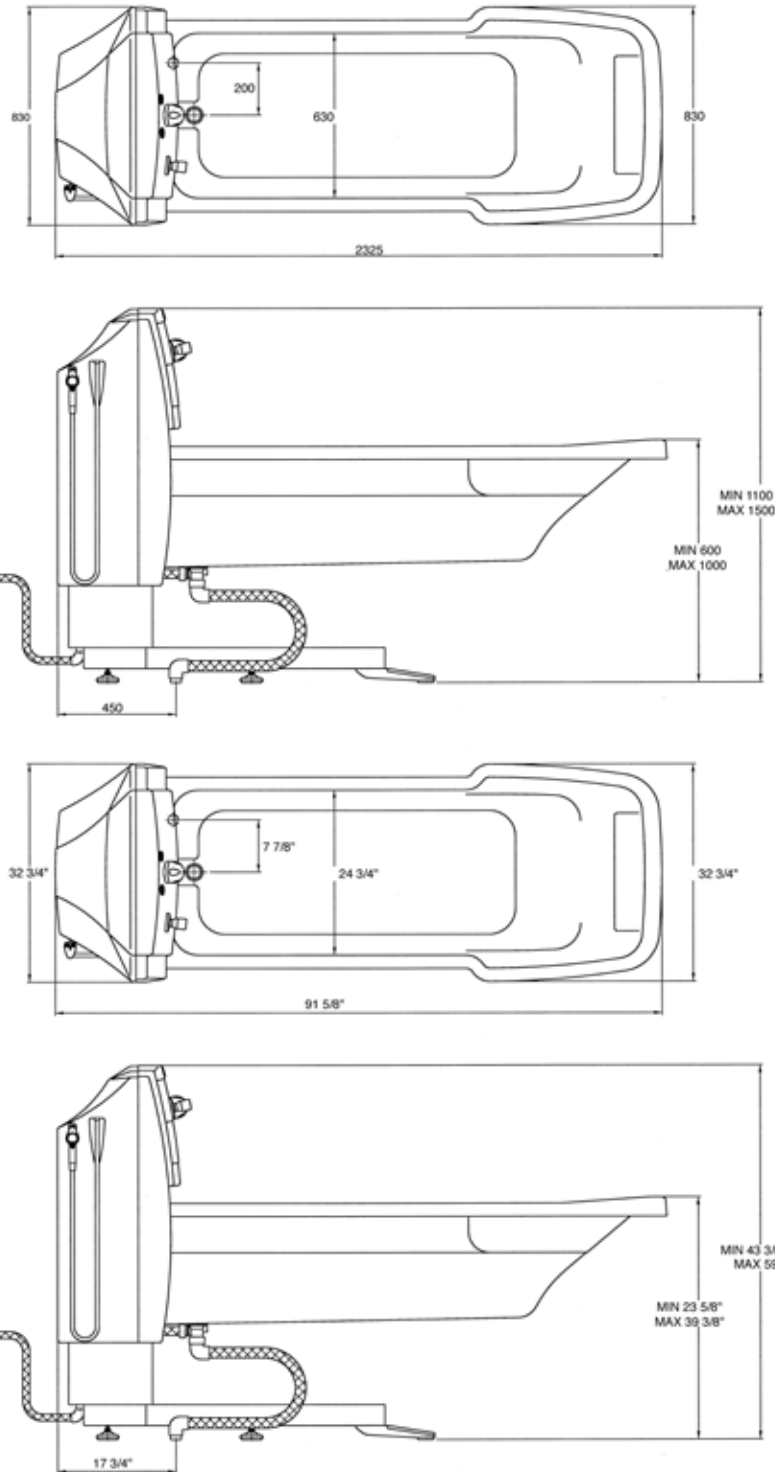

TR 900

Height adjustable bathtub

Hygiene Equipment
Designed for People

Product measurements

Head office
TR Equipment AB, Sweden
Phone: +46 140 38 50 60
info@trequipment.se
www.trequipment.com

Group Subsidiaries
TR Group Inc, US, Phone: +1 (800) 752 6900
TR Equipment Ltd, UK, Phone: +44 (0) 844 335 8386
TRanspoRehaMed GmbH, Germany, Phone: +49 (0) 212 645850-0

TR EQUIPMENT