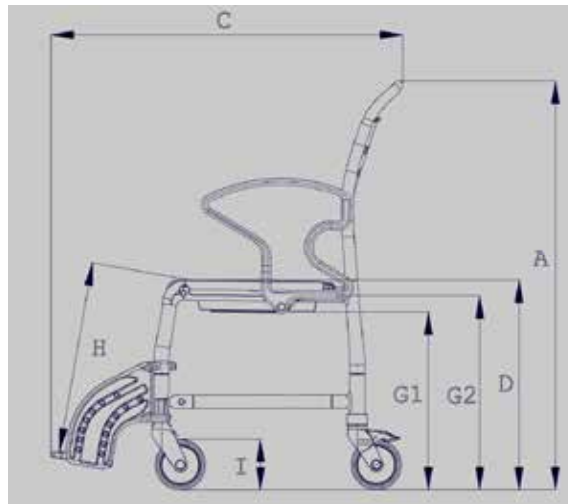

TR reserves the right to make design changes and/or improvements without notice.

Rebotec Bonn has soft and durable polyurethane seat cover for comfortable seating and easy cleaning. The shower chair has 5" hospital grade swiveling and locking castors for secure transfer. Hygiene opening can easily be moved from the front to the back. Hygiene bucket with vacuum seal top included.

TR EQUIPMENT

Bonn

Shower and Commode Chair

Hygiene Equipment
Designed for People

Dimensions

Technical specifications

Dimensions		
A. Height	101 cm	40"
B. Width	56 cm	22"
C. Depth	87 cm	34"
D. Seat height	53 cm	20,8"
E. Seat width	46 cm	18"
F. Seat depth	45 cm	18"
G1. Max. height toilet (with pan receptacle)	43 cm	17"
G2. Max. height toilet (without pan receptacle)	47 cm	18,5"
H. Foot height	33-48 cm	13"-19"
I. Castor	13 cm	5"
Body weight max.	130 kg	290 lbs
Product weight	11,9 kg	26,2 lbs

Equipment

- Ergonomically shaped backrest with integrated hand grip for caregiver aid
- Swinging armrests enable easy side transfer
- Height adjustable, swinging and removable foot supports standard
- 5" hospital grade swiveling and locking castors for secure transfers
- Durable polyurethane seat cover allows for easy cleaning
- Polyamide nylon construction guarantees no rust
- Hygiene bucket with vacuum seal top included
- Approved up to 290 lbs body weight
- Five year warranty on frame for long lasting confidence