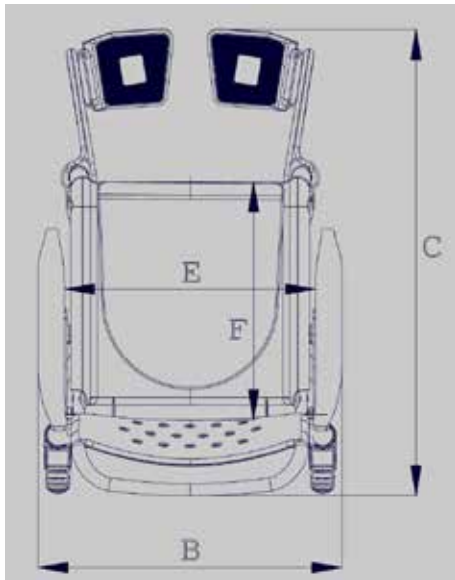

TR reserves the right to make design changes and/or improvements without notice.

Rebotec Bonn has soft and durable polyurethane seat cover for comfortable seating and easy cleaning. The shower chair has 5" hospital grade swiveling and locking castors for secure transfer. Hygiene opening can easily be moved from the front to the back. Hygiene bucket with vacuum seal top included.

TR EQUIPMENT

Bonn

Shower and Commode Chair

Hygiene Equipment
Designed for People

Dimensions

Technical specifications

Dimensions		
A. Height	101 cm	40"
B. Width	56 cm	22"
C. Depth	87 cm	34"
D. Seat height	53 cm	20,8"
E. Seat width	46 cm	18"
F. Seat depth	45 cm	18"
G1. Max. height toilet (with pan receptacle)	43 cm	17"
G2. Max. height toilet (without pan receptacle)	47 cm	18,5"
H. Foot height	33-48 cm	13"-19"
I. Castor	13 cm	5"
Body weight max.	130 kg	290 lbs
Product weight	11,9 kg	26,2 lbs

Equipment

- Ergonomically shaped backrest with integrated hand grip for caregiver aid
- Swinging armrests enable easy side transfer
- Height adjustable, swinging and removable foot supports standard
- 5" hospital grade swiveling and locking castors for secure transfers
- Durable polyurethane seat cover allows for easy cleaning
- Polyamide nylon construction guarantees no rust
- Hygiene bucket with vacuum seal top included
- Approved up to 290 lbs body weight
- Five year warranty on frame for long lasting confidence