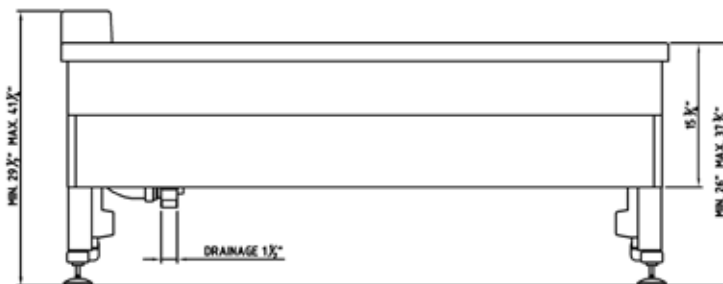

TR 1700

Height adjustable bathtub

Hygiene Equipment
Designed for People

Product measurements

Head office
TR Equipment AB, Sweden
Phone: +46 140 38 50 60
info@trequipment.se
www.trequipment.com

Group Subsidiaries
TR Group Inc, US, Phone: +1 (800) 752 6900
TR Equipment Ltd, UK, Phone: +44 (0) 844 335 8386
TRanspoRehaMed GmbH, Germany, Phone: +49 (0) 212 645850-0