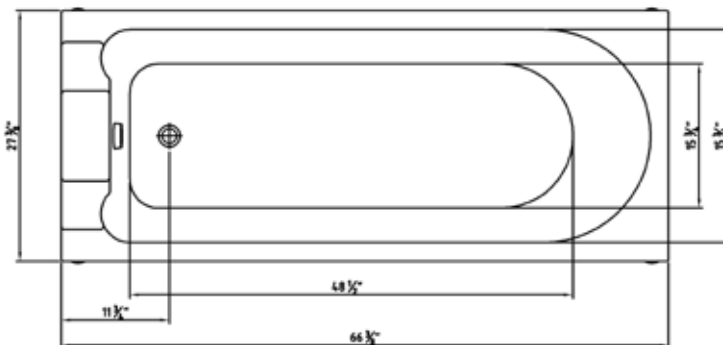

TR 1700

Height adjustable bathtub

Hygiene Equipment
Designed for People

Product measurements

Head office
TR Equipment AB, Sweden
Phone: +46 140 38 50 60
info@trequipment.se
www.trequipment.com

Group Subsidiaries
TR Group Inc, US, Phone: +1 (800) 752 6900
TR Equipment Ltd, UK, Phone: +44 (0) 844 335 8386
TRanspoRehaMed GmbH, Germany, Phone: +49 (0) 212 645850-0