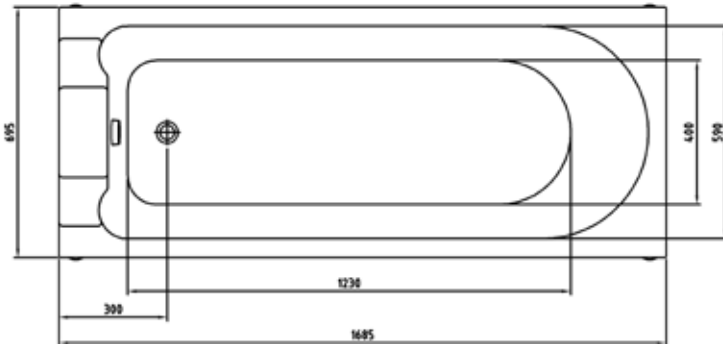

TR 1700

Height adjustable bathtub

Hygiene Equipment
Designed for People

Product measurements

Head office
TR Equipment AB, Sweden
Phone: +46 140 38 50 60
info@trequipment.se
www.trequipment.com

Group Subsidiaries
TR Group Inc, US, Phone: +1 (800) 752 6900
TR Equipment Ltd, UK, Phone: +44 (0) 844 335 8386
TRanspoRehaMed GmbH, Germany, Phone: +49 (0) 212 645850-0