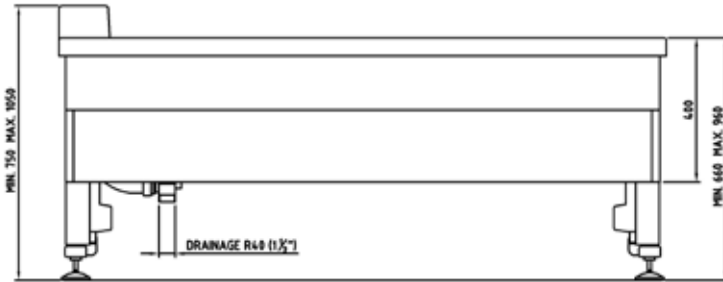

TR 1700

Height adjustable bathtub

Hygiene Equipment
Designed for People

Product measurements

Head office
TR Equipment AB, Sweden
Phone: +46 140 38 50 60
info@trequipment.se
www.trequipment.com

Group Subsidiaries
TR Group Inc, US, Phone: +1 (800) 752 6900
TR Equipment Ltd, UK, Phone: +44 (0) 844 335 8386
TRanspoRehaMed GmbH, Germany, Phone: +49 (0) 212 645850-0