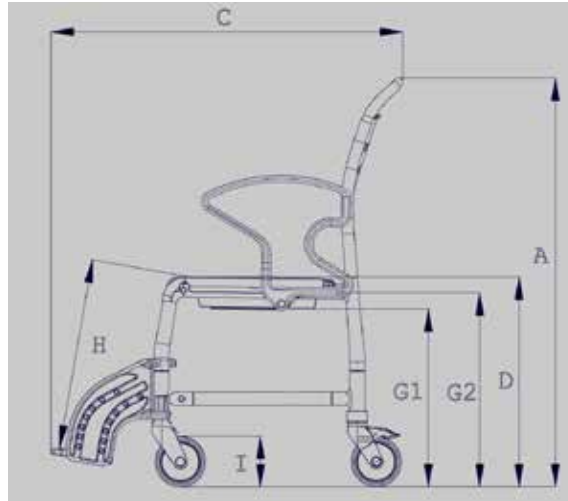

TR reserves the right to make design changes and/or improvements without notice.

Rebotec Bonn has soft and durable polyurethane seat for comfortable seating and easy cleaning. The shower chair has 5" hospital grade swiveling and locking castors for secure transfer. Hygiene opening can easily be moved from the front to the back. Hygiene bucket with vacuum seal top included.

TR EQUIPMENT

Bonn

Shower and Commode Chair

Hygiene Equipment
Designed for People

Dimensions

Technical specifications

Dimensions		
A. Height	101 cm	40"
B. Width	56 cm	22"
C. Depth	87 cm	34"
D. Seat height	53 cm	20,8"
E. Seat width	46 cm	18"
F. Seat depth	45 cm	18"
G1. Max. height toilet (with pan receptacle)	43 cm	17"
G2. Max. height toilet (without pan receptacle)	47 cm	18,5"
H. Foot height	33-48 cm	13"-19"
I. Castor	13 cm	5"
Body weight max.	130 kg	290 lbs
Product weight	11,9 kg	26,2 lbs

Equipment

- Ergonomically shaped backrest with integrated hand grip for caregiver aid
- Swinging armrests enable easy side transfer
- Height adjustable, swinging and removable foot supports standard
- 5" hospital grade swiveling and locking castors for secure transfers
- Durable polypropylen seat cover allows for easy cleaning
- Polyamide nylon construction guarantees no rust
- Hygiene bucket with vacuum seal top included
- Approved up to 290 lbs body weight
- Five year warranty on frame for long lasting confidence