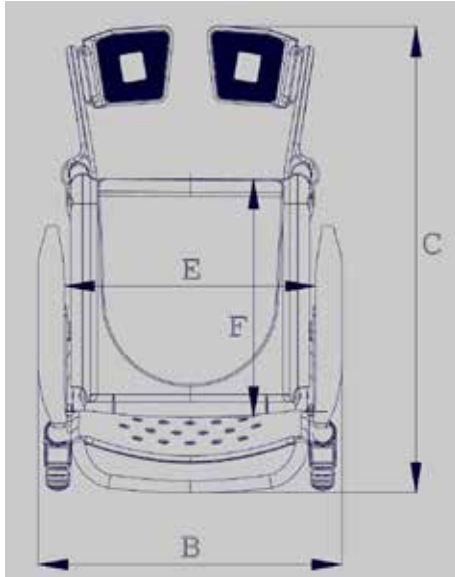

TR reserves the right to make design changes and/or improvements without notice.

Rebotec Bonn has soft and durable polyurethane seat for comfortable seating and easy cleaning. The shower chair has 5" hospital grade swiveling and locking castors for secure transfer. Hygiene opening can easily be moved from the front to the back. Hygiene bucket with vacuum seal top included.

TR EQUIPMENT

Bonn

Shower and Commode Chair

Hygiene Equipment
Designed for People

Dimensions

Technical specifications

Dimensions		
A. Height	101 cm	40"
B. Width	56 cm	22"
C. Depth	87 cm	34"
D. Seat height	53 cm	20,8"
E. Seat width	46 cm	18"
F. Seat depth	45 cm	18"
G1. Max. height toilet (with pan receptacle)	43 cm	17"
G2. Max. height toilet (without pan receptacle)	47 cm	18,5"
H. Foot height	33-48 cm	13"-19"
I. Castor	13 cm	5"
Body weight max.	130 kg	290 lbs
Product weight	11,9 kg	26,2 lbs

Equipment

- Ergonomically shaped backrest with integrated hand grip for caregiver aid
- Swinging armrests enable easy side transfer
- Height adjustable, swinging and removable foot supports standard
- 5" hospital grade swiveling and locking castors for secure transfers
- Durable polypropylen seat cover allows for easy cleaning
- Polyamide nylon construction guarantees no rust
- Hygiene bucket with vacuum seal top included
- Approved up to 290 lbs body weight
- Five year warranty on frame for long lasting confidence